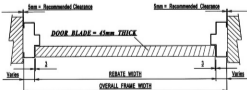

STANDARD FRAME PROFILES