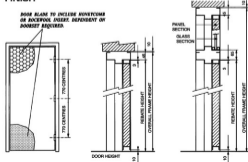

THRESHOLD OPTIONS

**NOTE - PANIC CATCH & PANIC BOLT
COMBINED TOGETHER FOR PAIRS OF DOORS**

STANDARD FRAME PROFILES

FINISH